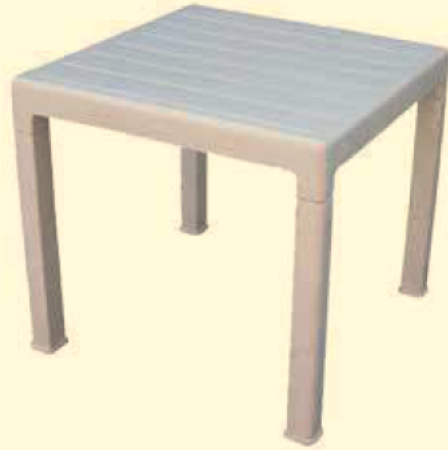

80x133x220cm

4,800

6,000

LUCKY STORE SOLUTION
For the life of your business

152041204
Yeşil
Green

152041200
Beyaz
White

152041208
Tik
Teak

152041109
Yeşil
Green