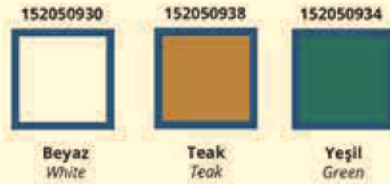

Ø110x64 cm 11.650 14 pcs 110x130x250cm 252 280

80x80x75 cm 8.100 16 pcs 80x140x240cm 400 528

80x140x75cm 14.950 13 pcs 85x140x240cm 286 312

70x120x75cm 11.306 13 pcs 80x140x240cm 312 403

LUCKY STORE SOLUTION
For the life of your business